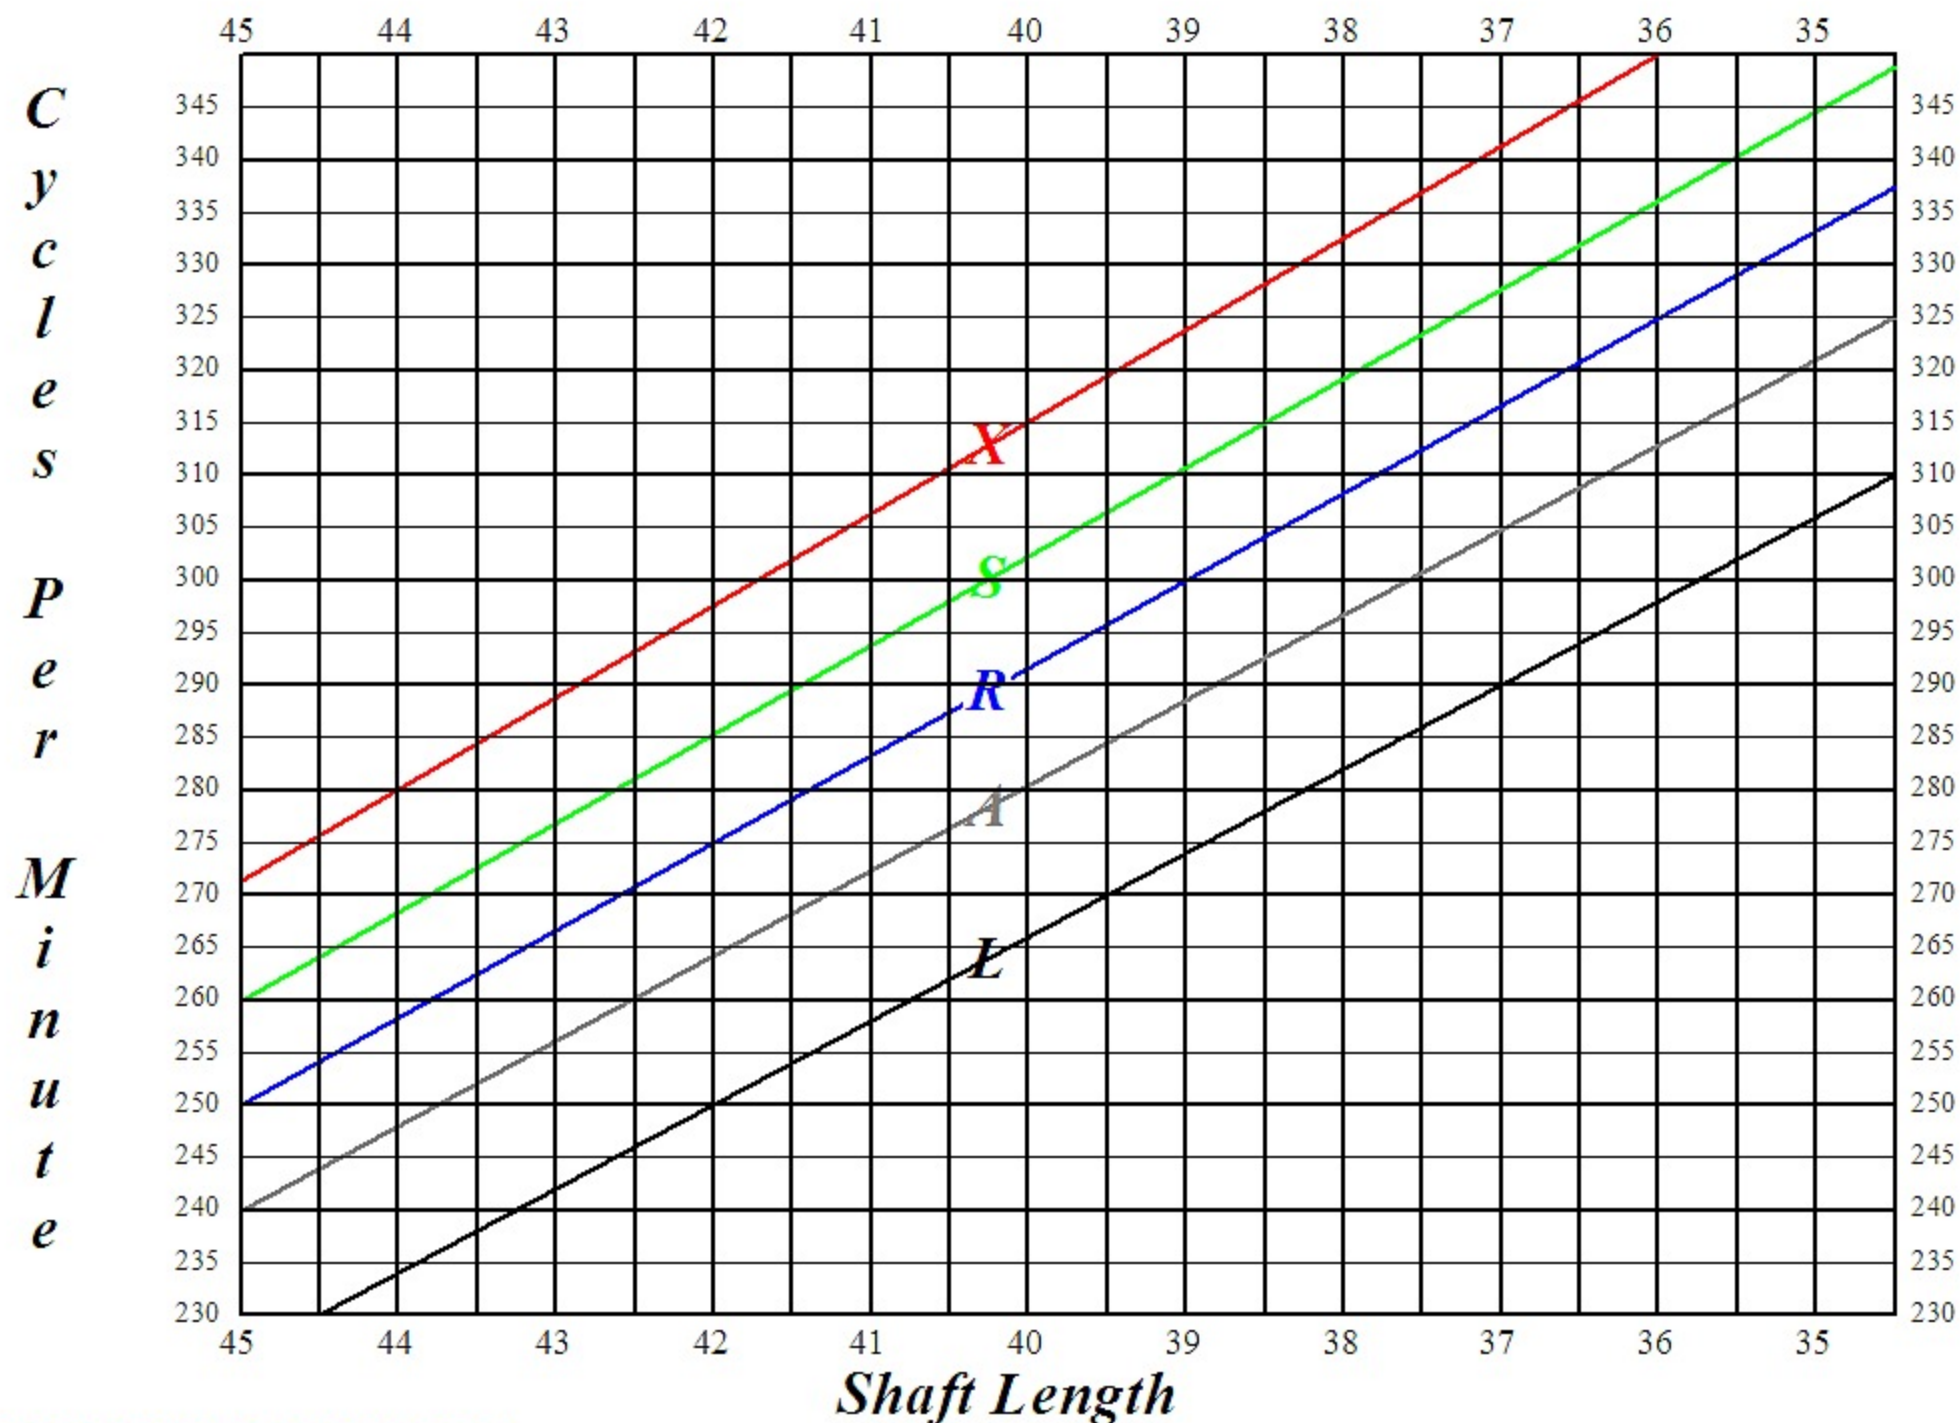

# Frequency Chart

Ace of Clubs 38 Walden Pond Ave. Saugus, MA 01906  
(781) 307-7815 Cell, Shop, Fitting Studio (781) 233-3734 (Fax)  
e-mail: aceofclubstp@msn.com Web: www.aceofclubstp.com

**This Chart Is For Raw Shafts Only!**

**Gripped Clubs Will Render A Reading Of 6-10 CPM'S Lower Due To The Dampening Effect Of The Grip.**